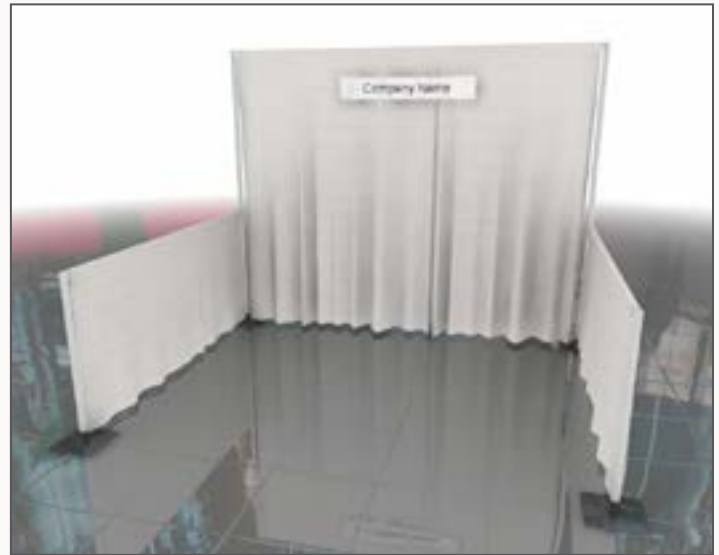

Show Information

Location

Fort Worth Convention Center
1201 Houston Street
Fort Worth, TX 76133

Exhibit Hall

Halls A, B, C

Booth Package

Each 10' x 10' Exhibitor Booth includes:

- 8' High Back Wall Drape
- 3' High Side Rail
- (1) Booth ID Sign (44"w x 7"h)
- (1) Wastebasket

Show Colors

- Drapes – Grey
- Side Rails – Grey
- Aisle Carpet – Tuxedo

The booth space is carpeted. Floor covering is not required but may be ordered in this kit or at order.t3expo.com.

Exhibitor Move-in	Exhibit Hours	Dismantle/Move-out	Carrier Check-in
Monday, November 18 8:00 am – 8:00 pm	Tuesday, November 19 12 noon – 5:30 pm	Wednesday, November 20 3:30 pm – 10:00 pm	Thursday, November 21 By 8:00 am
Tuesday, November 19 8:00 am – 11:00 am	Wednesday, November 20 9:30 am – 3:30 pm	Thursday, November 21 8:00 am – 10:00 am	–